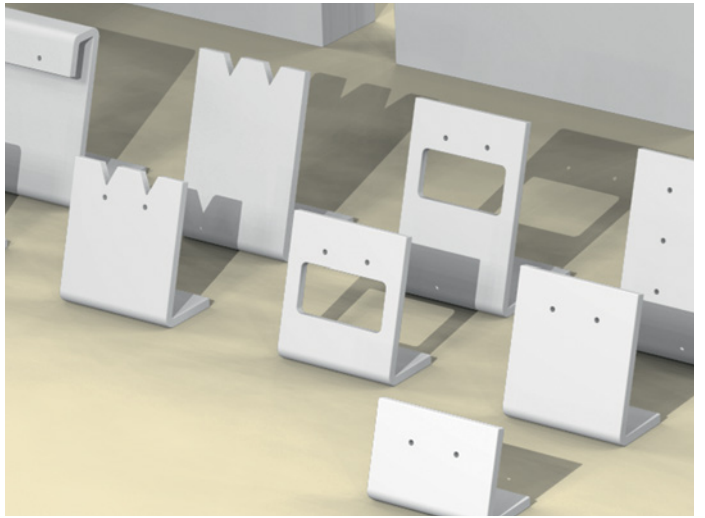

INDIVIDUAL DECORATIONS

SET PRICE ON REQUEST