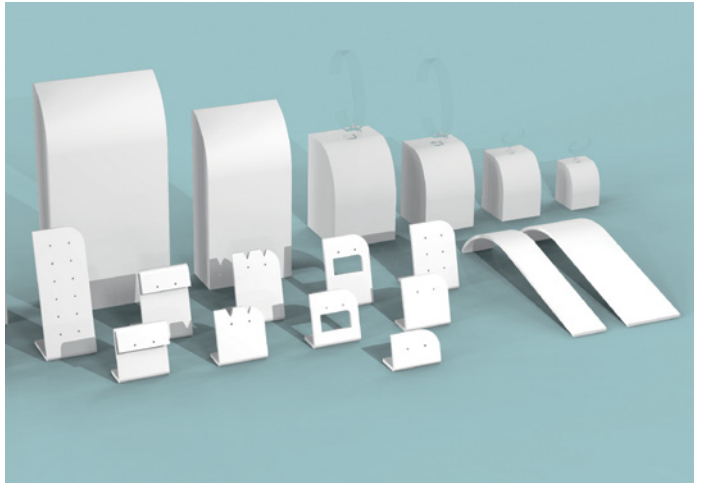

INDIVIDUAL DECORATIONS

SET PRICE ON REQUEST