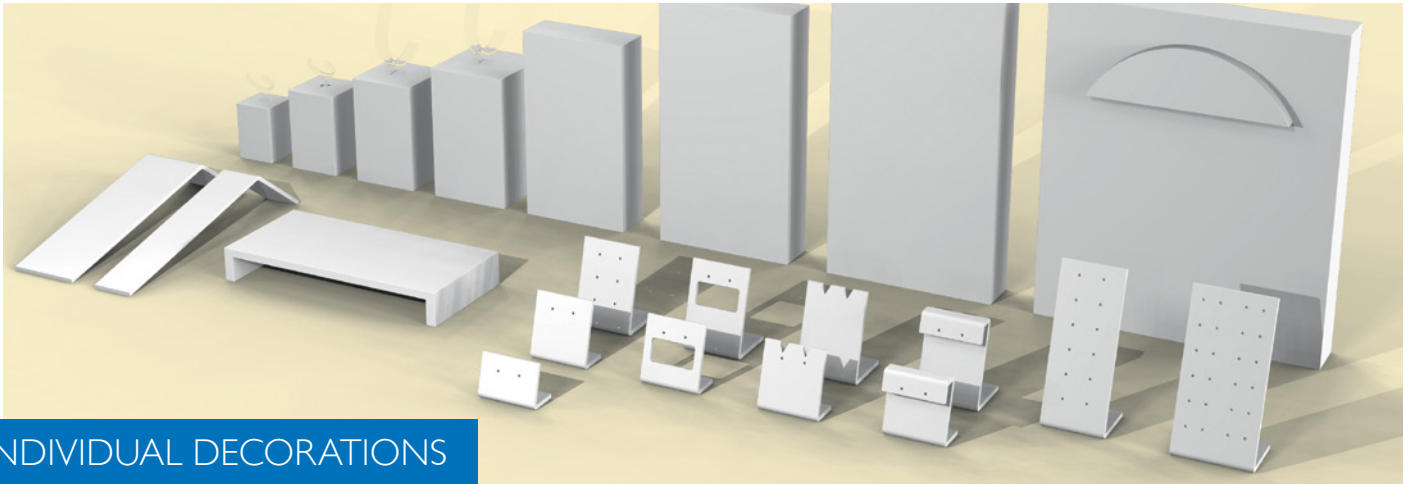

INDIVIDUAL DECORATIONS

SET PRICE ON REQUEST